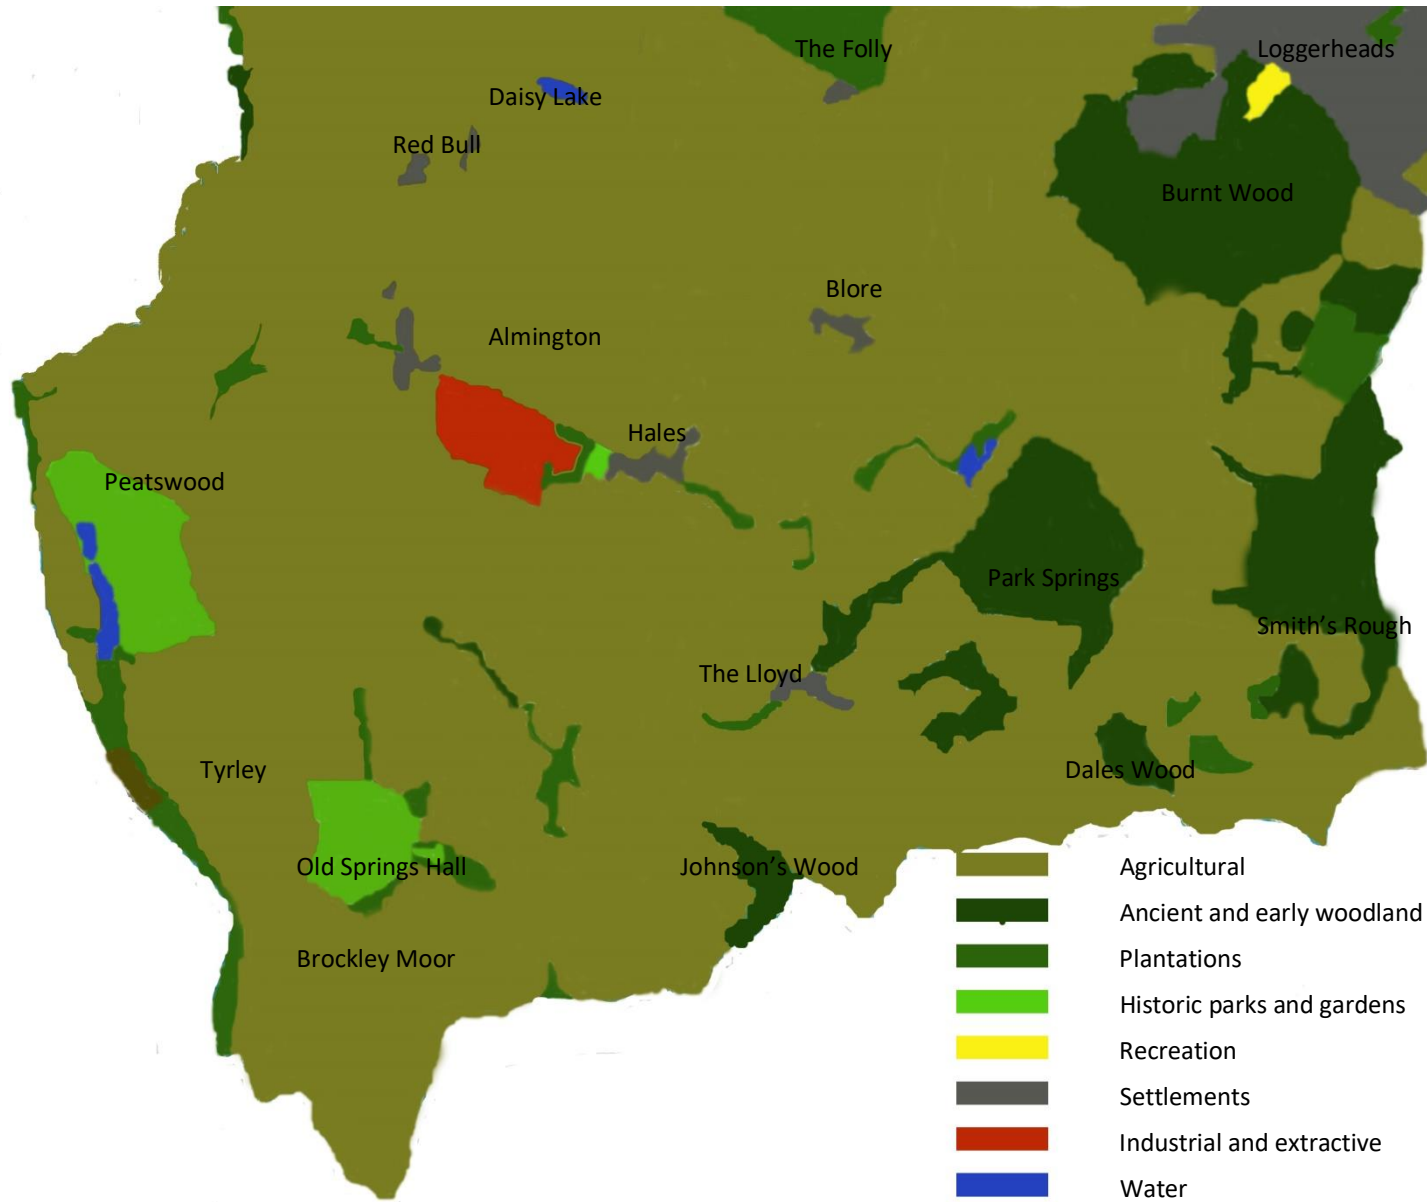

Landscape Character – North West of Parish

- Agricultural
- Ancient and early woodland
- Plantations
- Historic parks and gardens
- Recreation
- Settlements
- Industrial and extractive
- Water

# Landscape Character – South West of Parish

# Map 5: Agricultural Land Class

**Map 5: Agricultural Land Class**