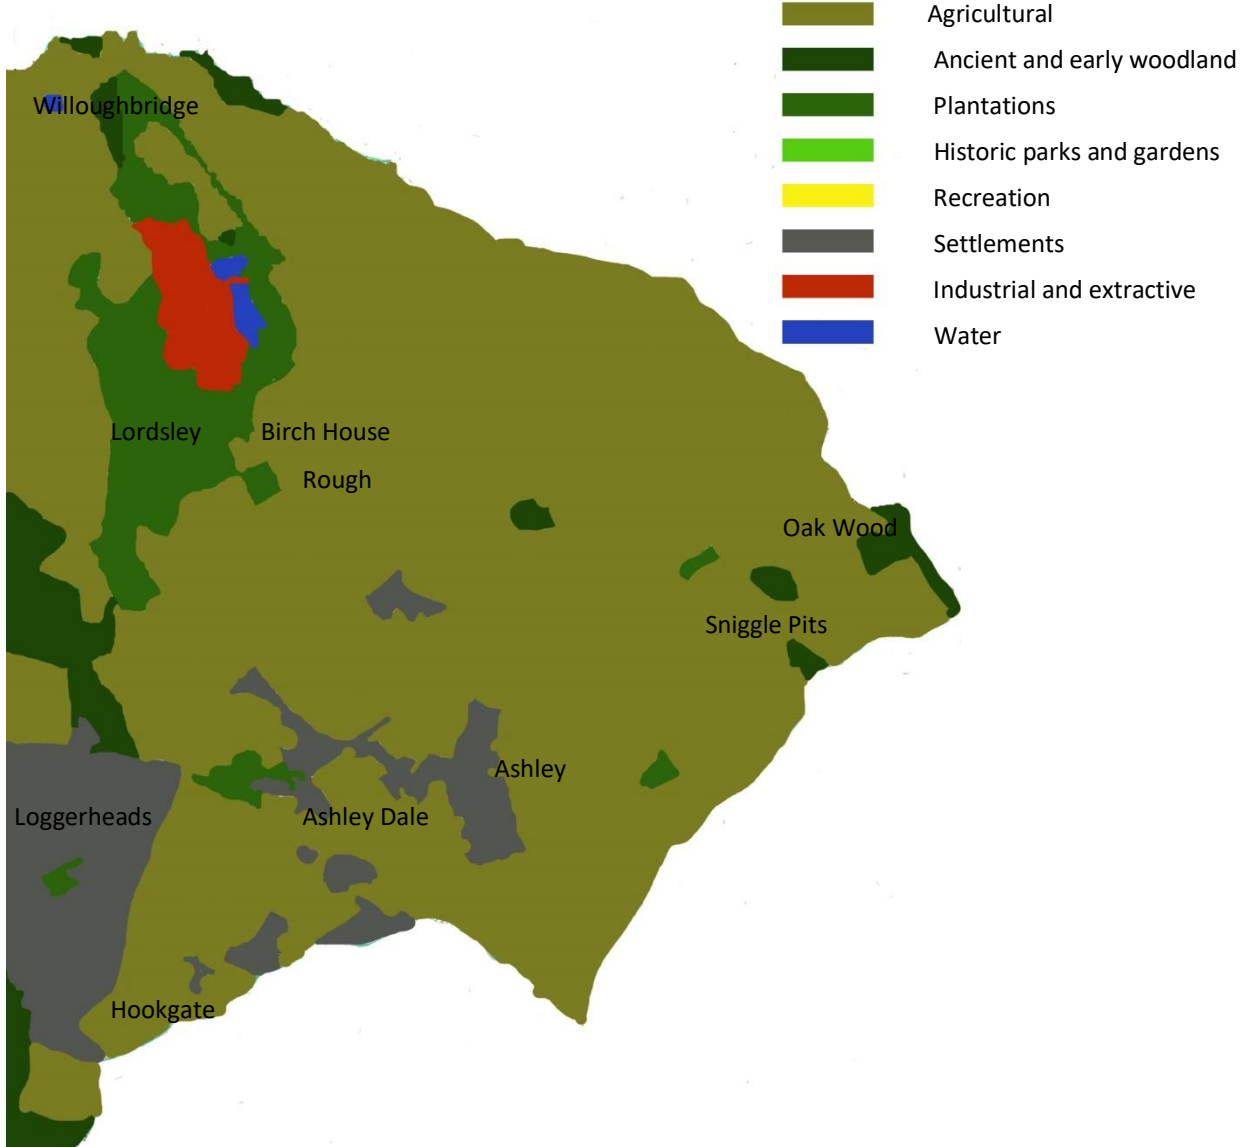

Landscape Character – North West of Parish

- Agricultural
- Ancient and early woodland
- Plantations
- Historic parks and gardens
- Recreation
- Settlements
- Industrial and extractive
- Water

# Landscape Character – South West of Parish

# Map 5: Agricultural Land Class

**Map 5: Agricultural Land Class**