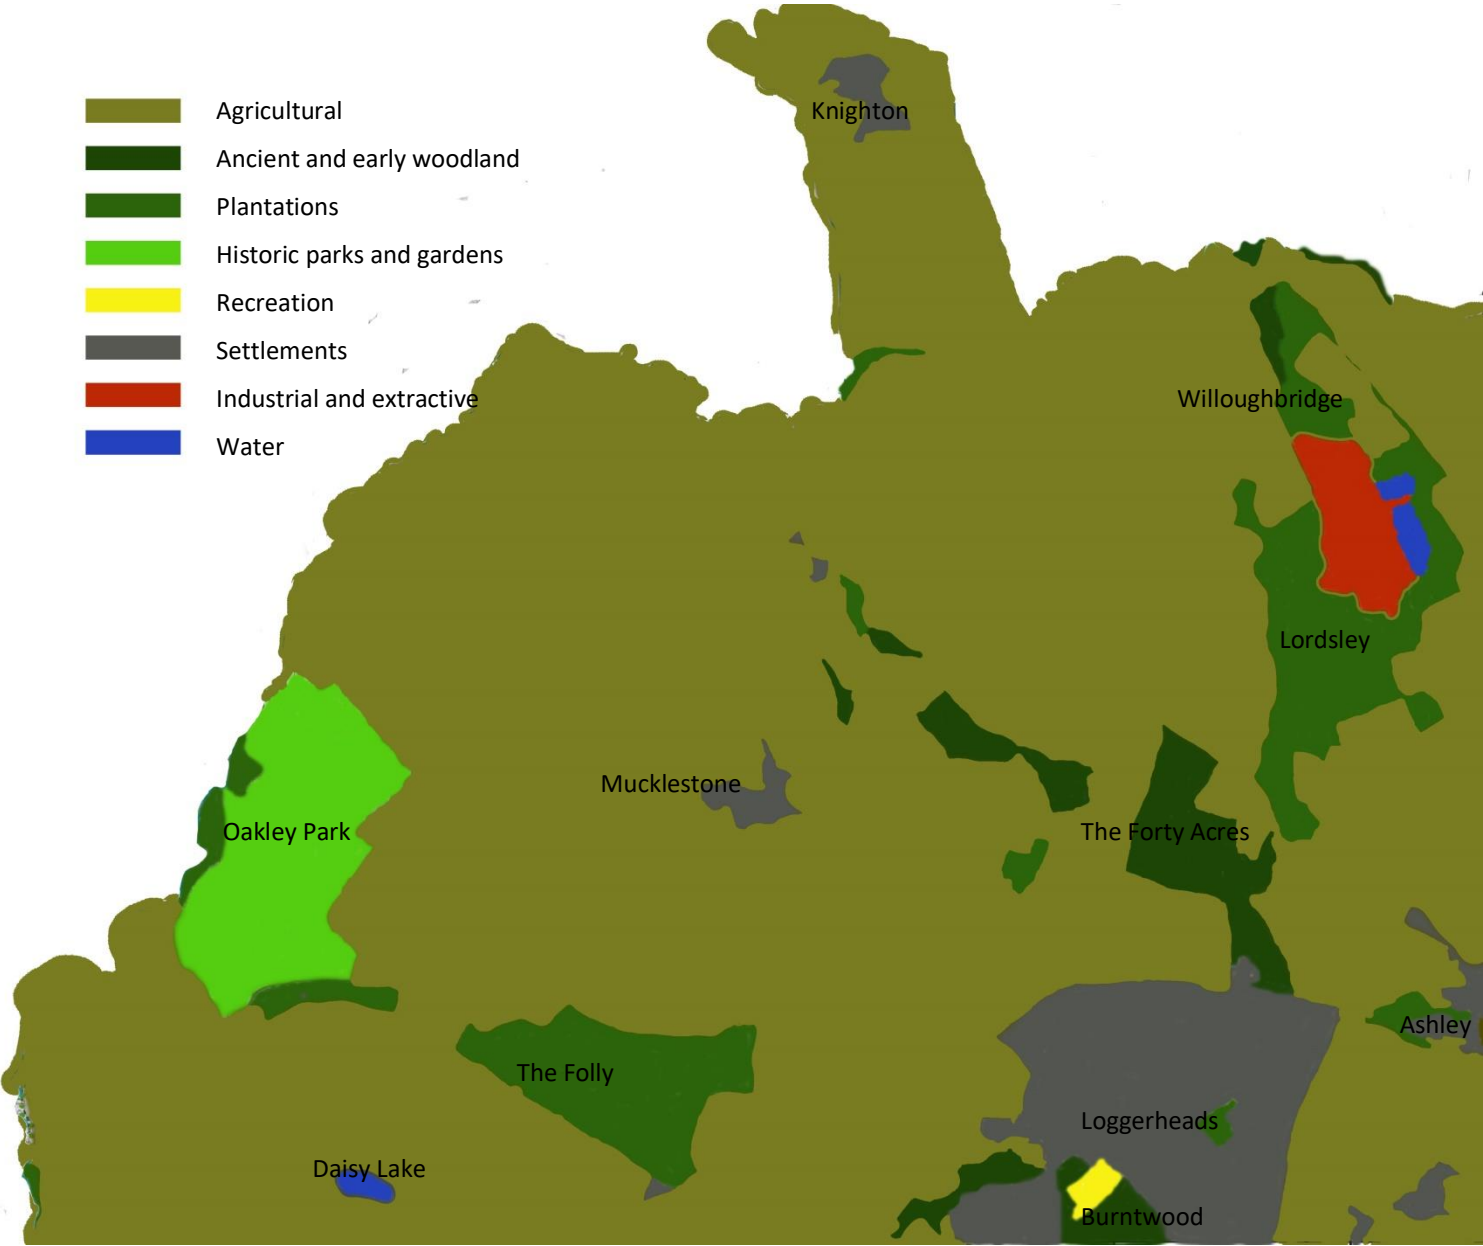

Landscape Character – North West of Parish

- Agricultural
- Ancient and early woodland
- Plantations
- Historic parks and gardens
- Recreation
- Settlements
- Industrial and extractive
- Water

# Landscape Character – South West of Parish

# Map 5: Agricultural Land Class

**Map 5: Agricultural Land Class**